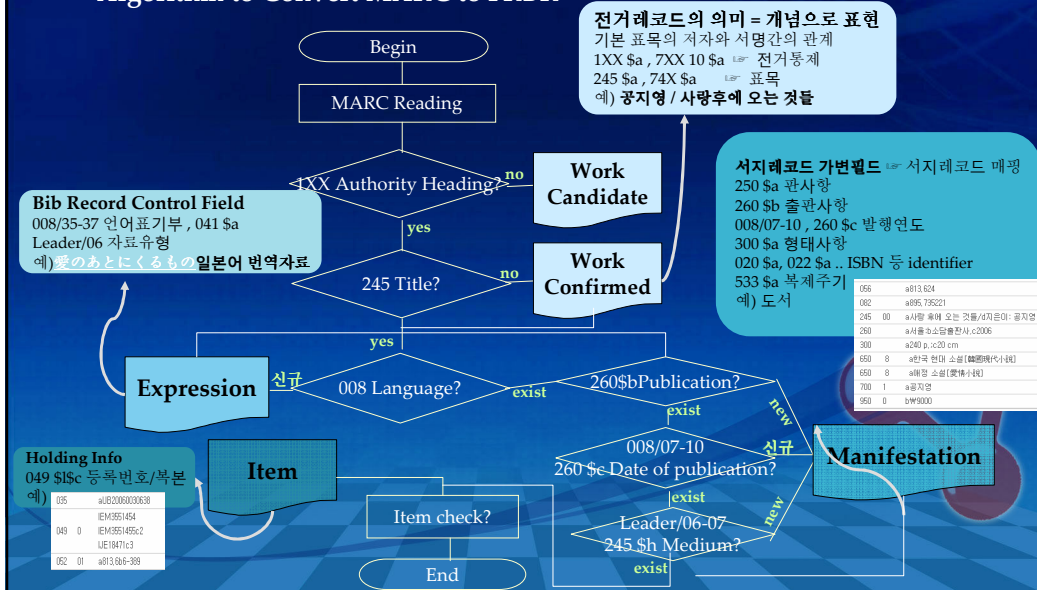

Mapping Between FRBR Attributes & MARC21 Elements

Entity	Attribute	MARC21 Elements	MARC21 Description
Manifestation	Form of carrier, extent of carrier	300 $a 533 $e	Extent Physical description of reproduction
	Dimensions of carrier	300 $c 533 $e	Dimensions Physical description of reproduction
	Physical medium, capture mode, playing speed, groove width, kind of cutting, tape configuration, kind of sound, special reproduction characteristics, color, polarity, presentation format, file characteristics	300 $b	Other physical details
	Reduction ratio	340 $f 533 $e(?)	Production rate/ratio Physical description of reproduction
	Manifestation identifier	BK:020,027,074 SE:022,030,074 Other:024,028,074	ISBN,STRN:BK, ISSN, Coden:SE Other standard identifier, publisher number:other, Form of musical composition code:074t

Algorithm to Convert MARC to FRBR